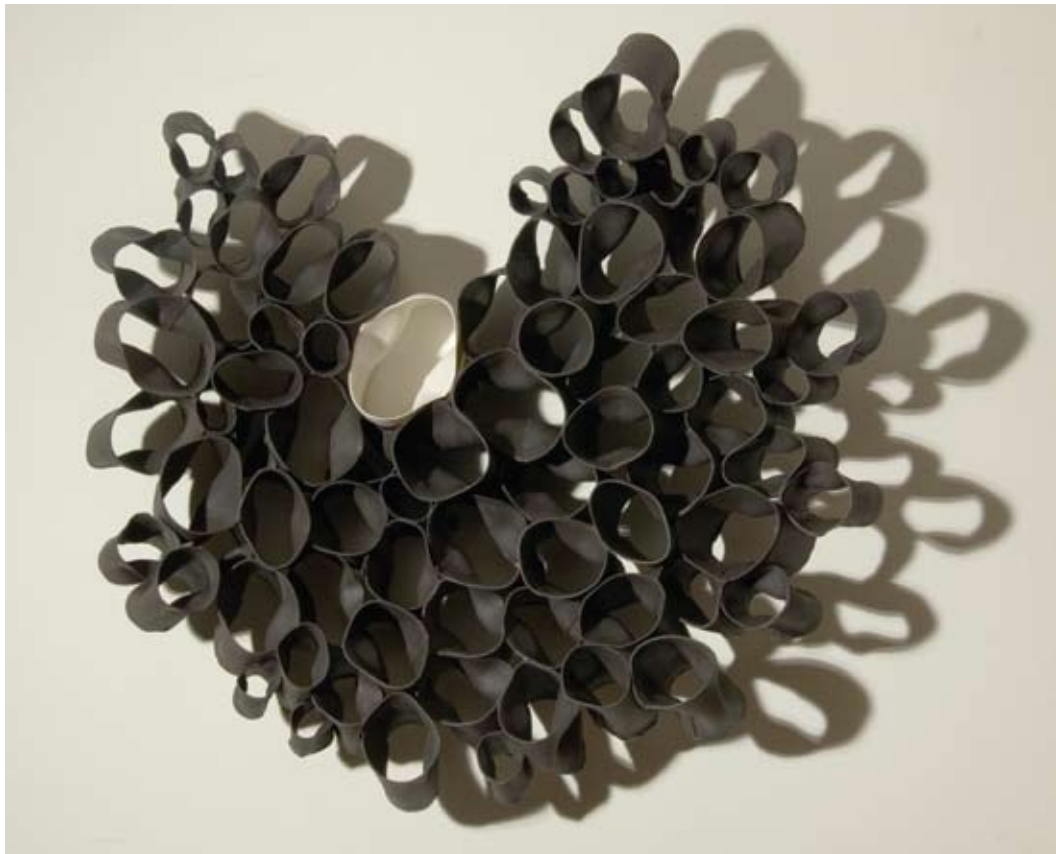

SHINING NIGHT 20" x 20" x 4" STONEWARE AND PORCELAIN 2010