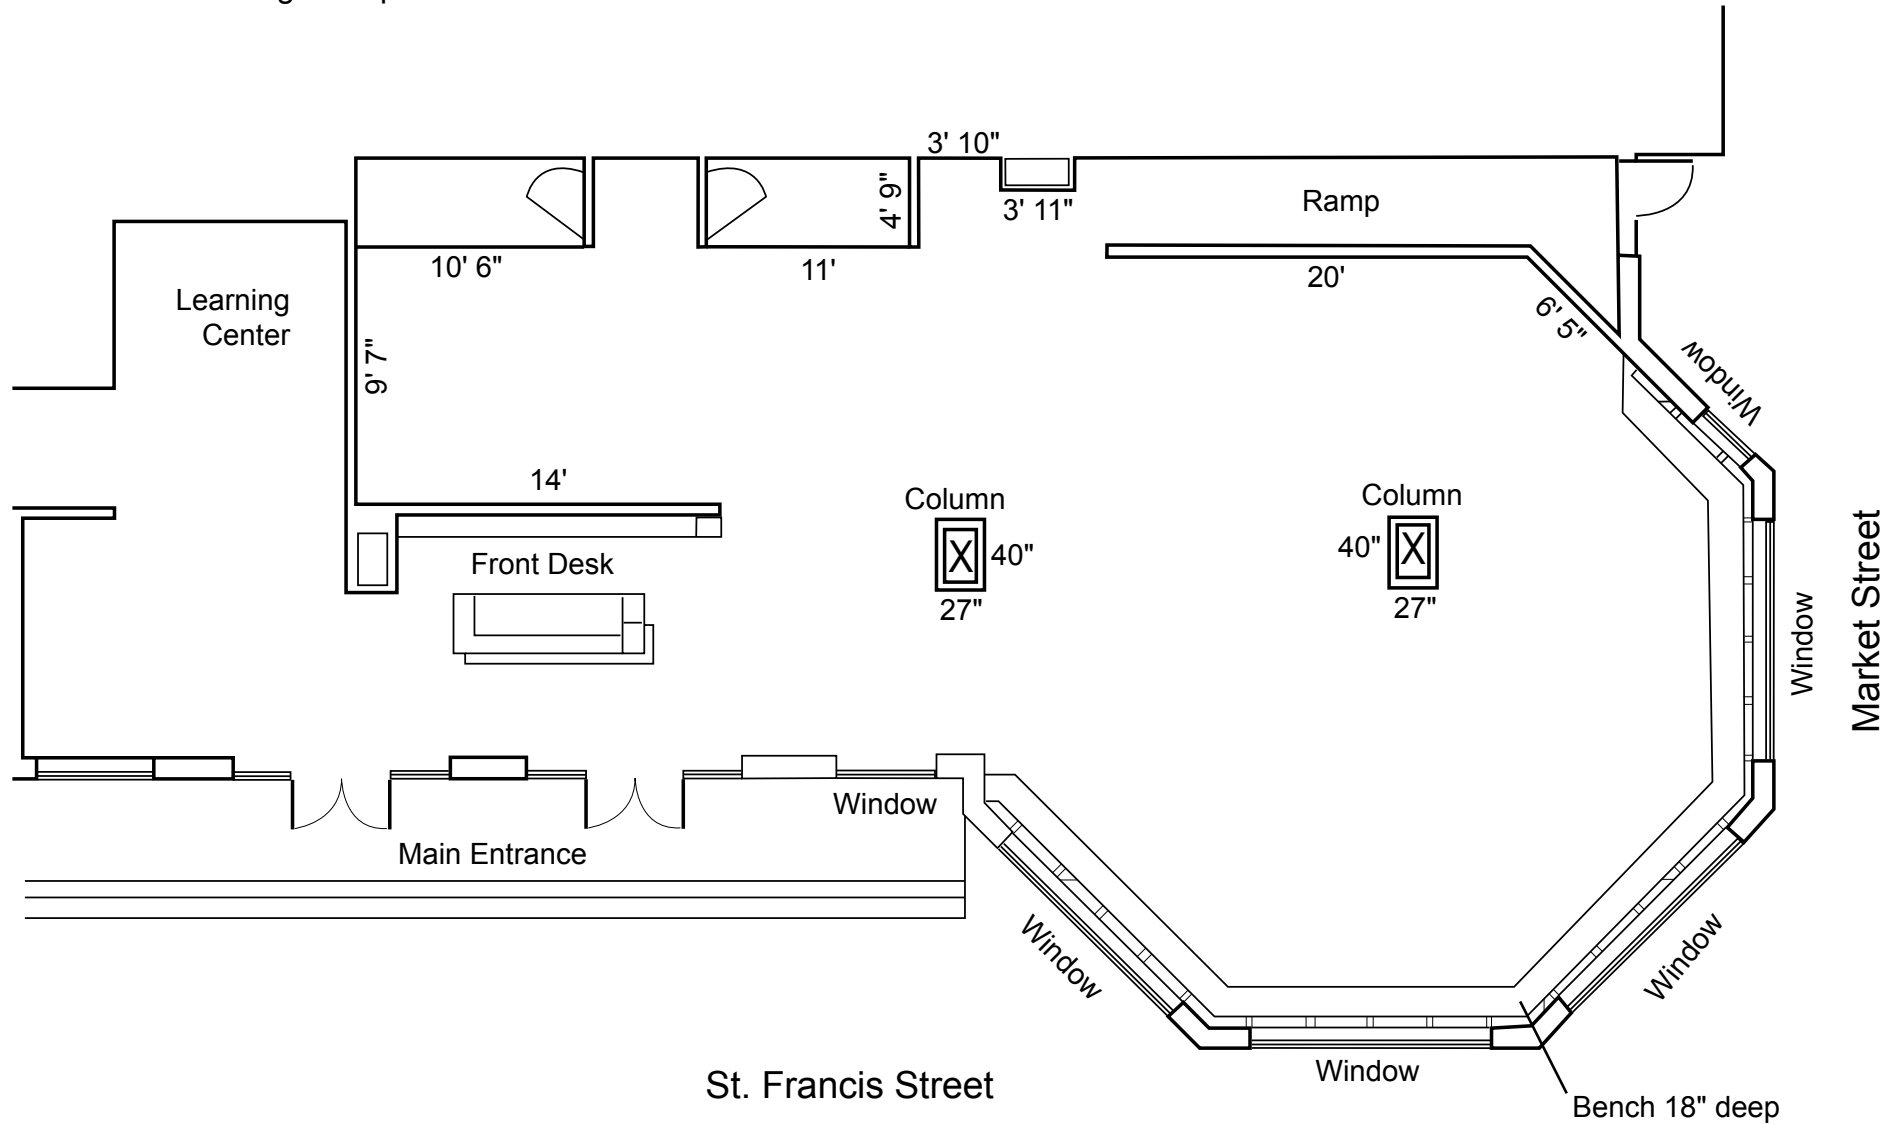

Gallery walls are 9' to gray line.  
 Complete height is 12' 8" to unfinished space.  
 Hexagonal space is 37' x 37'.

## Greater Reston Arts Center — Gallery Space